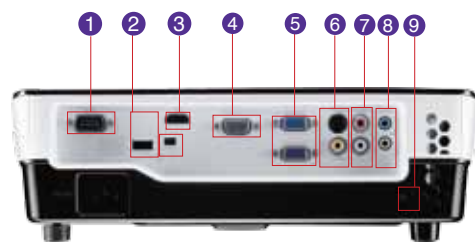

Input and Output Terminals

Back

- | | |
|-----------------------|----------------------|
| ① RS-232 x1 | ⑥ S-Video / Video x1 |
| ② USB Type A & Mini-B | ⑦ Audio R/L x1 |
| ③ HDMI x1 | ⑧ Audio In & Out x1 |
| ④ RGB Output x1 | ⑨ Kensington Lock |
| ⑤ RGB In/Component x2 | |