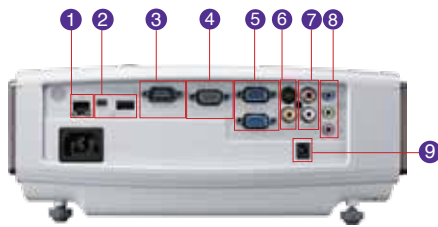

Top / Front View

Top

Front

Input and Output Terminals

Back

- 1 RJ45 x1 (Control/Display)
- 2 USB Type A & Mini-B
- 3 RS-232 x1
- 4 RGB Output x1
- 5 RGB In/Component x2
- 6 S-Video / Video
- 7 Audio R/L
- 8 Audio In/Out/Mic-In
- 9 12V Trigger x1