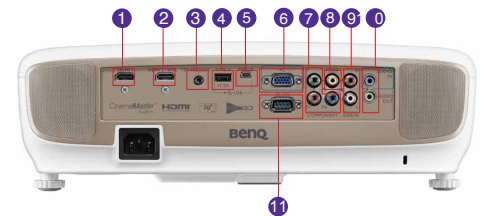

INPUT / OUTPUT TERMINALS

- 1 HDMI
- 2 HDMI / MHL
- 3 12V Trigger
- 4 USB (Type A)
- 5 USB (Type mini-B)
- 6 Monitor Out (D-sub 15pin)
- 7 Component video in
- 8 Composite Video in (RCA)
- 9 Audio L/R
- 10 Audio In & Out
- 11 RS232 (DB-9pin)