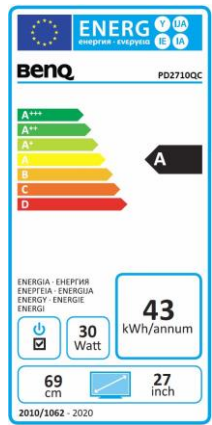

## BenQ PD2710QC

68.58 cm / 27" LED Display

- WQHD – 2560 x 1440 / 16:9
- USB Type-C port
- 100% Rec.709 / 100 % sRGB
- Height adjustment 180 mm + Pivot

	Model : PD2710QC Art. No. / EAN Code : 9H.LG2LA.TSE / 471 8755 06777 8 Typ : 68.58 cm / 27" Wide TFT, IPS-Panel Technology
<b>Panel</b>	Native resolution : 2560 x 1440 WQHD / 16:9 Pixel pitch : 0.2331 mm Picture diagonale / -area (W x H) : 685.4 mm / 596.7 mm x 335.6 mm Max. Colors : 16.7 Million Viewing angle H / V (CR>=10) : 178° / 178° Contrast (static) : 1000:1 Brightness : 350 cd/m <sup>2</sup> Response time : 5 ms (GtG)
<b>Connections:</b>	<b>Monitor :</b> DP input : DP / mDP HDMI input : HDMI 1.4 Headphone jack : yes Output : DP out <b>Base :</b> USB input : USB Type-C USB 3.1 x4 LAN : Headphone jack : yes Output : DP out
<b>Control</b>	Frequency H/V : 30 - 90 kHz / 50 - 76 Hz Controls : On/Off hard power switch, 5 sensor touch buttons Functions : contrast, brightness, sharpness, vertical and horizontal picture, phase, pixelclock, 2 user, color presettings color temperature, 18 languages, OSD (position, time), input, reset, information
<b>Extra</b>	Special Modes : CAD/CAM mode / Animation mode / Darkroom mode / Low Blue Light / Flicker Free Speaker : 2W Speaker x2 Security : 2x Kensington Lock Mounting : VESA (100 x 100) Height adjustment range / Pivot : 180 mm / 90° Pivot Swivel : -45°/+45° left/right Tilt : -5° / +20°
<b>Energy</b>	Power supply : Monitor: internal / Base: external Voltage for operation : 90 ~ 264 VAC / 47 ~ 63 Hz Power consumption (base on energy star) : Monitor 45W / Base 105W (Sleep Mode) : 0.5 W
<b>Certification</b>	Safety : CE
<b>Environmental</b>	Operating : + 5 ~ +40°C ; 20 ~ 90% air humidity Storage : -20 ~ +60°C ; 10 ~ 90% air humidity
<b>Characteristic</b>	Weight net. : 7.4 kg Housing color : Black/Silver Dimension with stand / w/o stand (H x W x D) : 624.75 x 613.8 x 278.67 mm Accessories : 2x Power-, USB Type-C-, DP-cable, Shortguide, CD manual Warranty term: 3 years on-site exchange