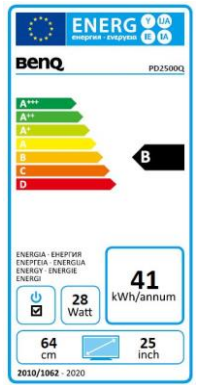

Data sheet

BenQ PD2500Q

63.50 cm / 25" LED Display

- WQHD – 2560 x 1440 / 16:9
- 100% Rec.709 / 100 % sRGB
- Panel viewing angle H/V 178°/178°
- DP Daisy Chain
- Height adjustment 130 mm + Pivot

technicolor
Color Certified