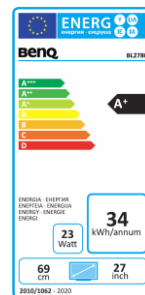

## BenQ BL2780

68.58 cm / 27" LED-Display

- FHD IPS Panel
- Dynamic contrast 20 Mio:1
- Speaker 2W x2
- Brightness Intelligence

Brightness Intelligence\*

	Model : BL2780
	Art. No. / EAN Code : 9H.LGXLA.TBE / 471 8755 07226 0
<b>Panel</b>	Type : 68.58 cm / 27" Wide TFT, IPS-Panel
	Resolution : 1920 x 1080 / 16:9
	Pixel Pitch : 0.311 mm
	Picture diagonal / -area (w x h) : 685,8 mm / 597.60 x 336.20 mm
	Max. Colors : 16.7 Million
	Viewing Angle H/V (CR>=10) : 178° / 178°
	Contrast (static) : 1000:1
	Contrast (dynamic) : 20 million:1
	Brightness : 250 cd/m <sup>2</sup>
	Response Time : 5 ms (GtG)
<b>Connection:</b>	HDMI Connector : 1x HDMI 1.4
	VGA Connector : 1x VGA
	DisplayPort Connector : 1x DP 1.2
	Headphone Jack / Audio out : Yes / Yes
	Frequency H/V : 30 ~ 83 kHz / 50 ~ 76 Hz
<b>Control</b>	Controls : On/Off power button, 5 OSD buttons
	Functions : contrast, brightness, sharpness, vertical and horizontal picture, phase, pixel clock, 1 user 3 pre-settings color temperature, 17 languages, OSD (position, time), input, reset, information
<b>Extra</b>	Special : Flicker Free, Low Blue Light, Brightness Intelligence
	Speaker : 2W x 2
	Protection : Kensington Lock
	Mounting : Vesa 100 x 100 mm-
	Tilt : -5° / +20°
<b>Energy</b>	Power Supply : internal
	Voltage for operation : 90 ~ 264 VAC / 47 ~ 63 Hz
	Power consumption (Base on Energy star) : < 18 W
	(Sleep Mode) : 0.5 W
<b>Certification</b>	Safety : CE
	Ergonomic : TÜV Bauart, TCO 7.0
	Environment : Energy Star 7.0, EPEAT Silber
<b>Environment</b>	Operation : + 5 ~ +40°C; 20 ~ 90% air humidity
	Storage : -20 ~ +60°C; 10 ~ 90% air humidity
<b>Characteristic</b>	Weight net : 6.5 kg
	Housing Color : Black
	Dimension with base (H x W x D) : 463 x 612 x 183 / 381 x 612 x 50 mm
	Accessories : Power-, HDMI cable
	Warranty Terms : 3 years on-site exchange