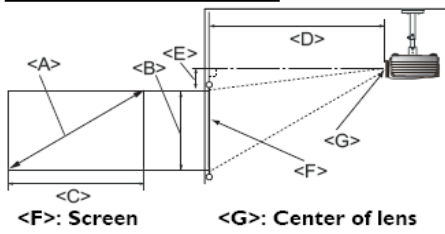

W7000+ Home Theater Projector

Distance Chart

Ceiling Installation