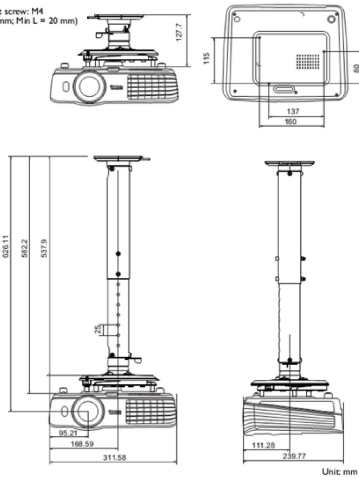

Wall mount/Ceiling mount Chart

Ceiling mount installation