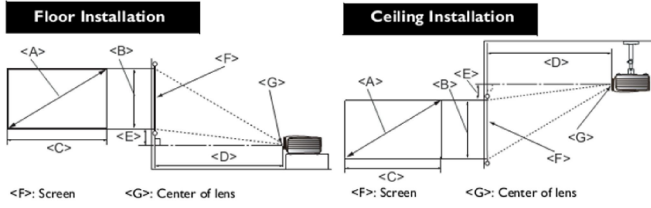

TH682ST Digital Projector

Distance Chart

Installation for a 16:9 ratio screen