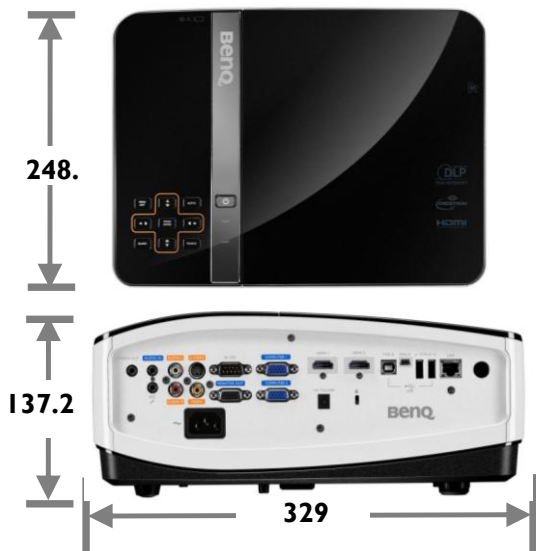

MW769 Projector

Distance Chart

Screen size				Distance from screen (mm)			Vertical offset (mm)
Diagonal Inch	W mm	H mm	Min length	Average	Max length		
			(max. zoom)		(min. zoom)		
30	762	646	404	937	1170	1402	50
40	1016	862	538	1249	1559	1870	67
60	1524	1292	808	1874	2339	2804	101
80	2032	1723	1077	2499	3119	3739	135
100	2540	2154	1346	3123	3899	4674	168
150	3810	3231	2019	4685	5848	7011	252
200	5080	4308	2692	6246	7797	9348	337
250	6350	5385	3365	7808	9746	11685	421

Ceiling mount Chart

Dimension

Unit: mm