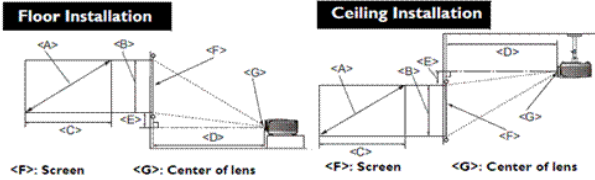

Dimensions	Dimensions(W x H x D)	329x137.2x248.7mm (include feet)
		329x127.2x248.7mm (exclude feet)
	Weight	8.6 lbs(3.9 Kg)

Power	Power Supply	AC100 to 240V, 4.2A, 50 to 60 Hz
	Power Consumption	400W(Normal), 340W(Eco), Standby<0.5W

*Lamp life results will vary depending on environmental conditions and usage. Actual product's features and specifications are subject to change without notice.

MW769 Projector

Distance Chart

Screen size				Distance from screen (mm)			Vertical offset (mm)
Diagonal Inch	W mm	H mm	Min length	Average	Max length		
			(max. zoom)		(min. zoom)		
30	762	646	404	937	1170	1402	50
40	1016	862	538	1249	1559	1870	67
60	1524	1292	808	1874	2339	2804	101
80	2032	1723	1077	2499	3119	3739	135
100	2540	2154	1346	3123	3899	4674	168
150	3810	3231	2019	4685	5848	7011	252
200	5080	4308	2692	6246	7797	9348	337
250	6350	5385	3365	7808	9746	11685	421