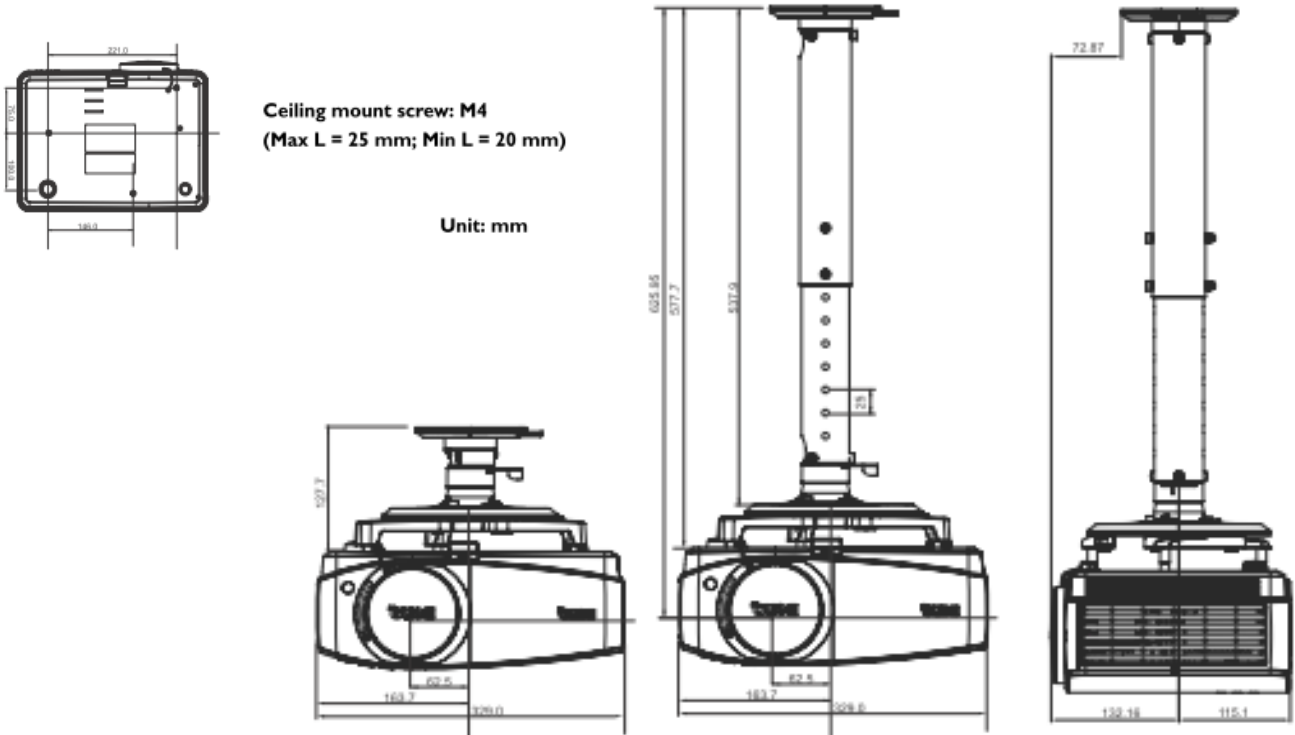

Dimensions	Dimensions(W x H x D)	329x137.2x248.7mm (include feet)
		329x127.2x248.7mm (exclude feet)
	Weight	8.6 lbs(3.9 Kg)

Power	Power Supply	AC100 to 240V, 4.2A, 50 to 60 Hz
	Power Consumption	400W(Normal), 340W(Eco), Standby<0.5W

*Lamp life results will vary depending on environmental conditions and usage. Actual product's features and specifications are subject to change without notice.

MW769 Projector

Distance Chart

Screen size				Distance from screen (mm)			Vertical offset (mm)
Diagonal Inch	W mm	H mm	Min length	Average	Max length		
			(max. zoom)		(min. zoom)		
30	762	646	404	937	1170	1402	50
40	1016	862	538	1249	1559	1870	67
60	1524	1292	808	1874	2339	2804	101
80	2032	1723	1077	2499	3119	3739	135
100	2540	2154	1346	3123	3899	4674	168
150	3810	3231	2019	4685	5848	7011	252
200	5080	4308	2692	6246	7797	9348	337
250	6350	5385	3365	7808	9746	11685	421

Ceiling mount Chart

Dimension

Unit: mm