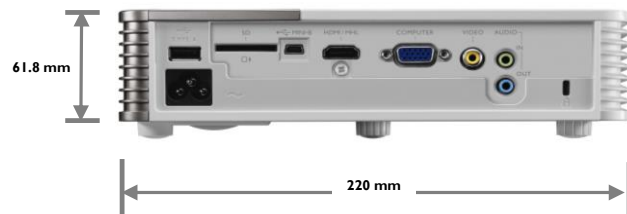

GP30 Ultra Lite LED Projector

Distance Chart

Screen Size				Projection Distance in mm	Vertical offset in mm
Diagonal		W	H		
Inches	mm	(mm)	(mm)		
30	762	646	404	750	0
40	1016	862	538	1000	0
50	1270	1077	673	1250	0
60	1524	1292	808	1500	0
80	2032	1723	1077	2000	0
100	2540	2154	1346	2500	0
120	3048	2585	1615	3000	0
150	3810	3231	2019	3750	0
200	5080	4308	2692	5000	0
220	5588	4739	2962	5500	0
250	6350	5385	3365	6250	0
300	7620	6462	4039	7500	0

Dimension

Unit: mm